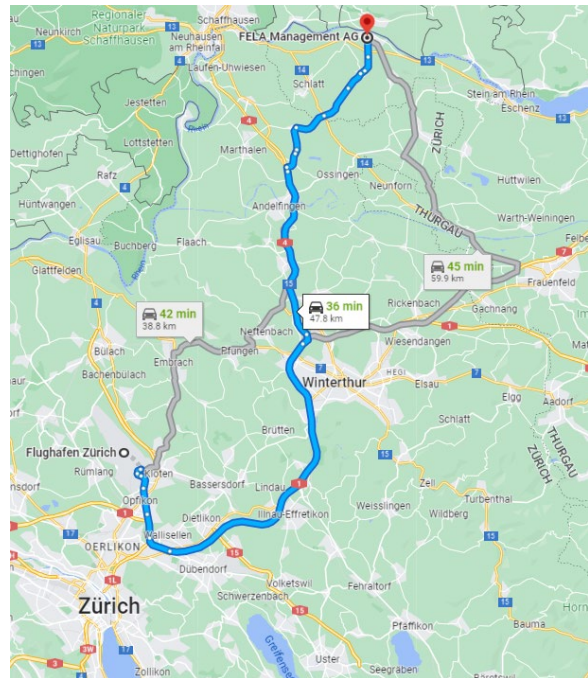

Directions to FELA Management AG

From Zurich Airport

- Follow Butzenbüelring to A51
- A1/A4 and E41 to Trüllikerstrasse in Kleinandelfingen, take A4/E41 exit-9 Trüllikon
- Take Andelfingerstrasse, Diessenhofenstrasse and Dickihof to Basadingerstrasse in Diessenhofen

From Stuttgart

- Olgastrasse and B14 to Wildparkstrasse, on B14 take exit B14
- A81 follow until B34 in Gottmadingen
- L190, Otto-Dix-Strasse, Gailinger Str., L190 and Rheinstrasse until Basadingerstrasse in Diessenhofen, Switzerland